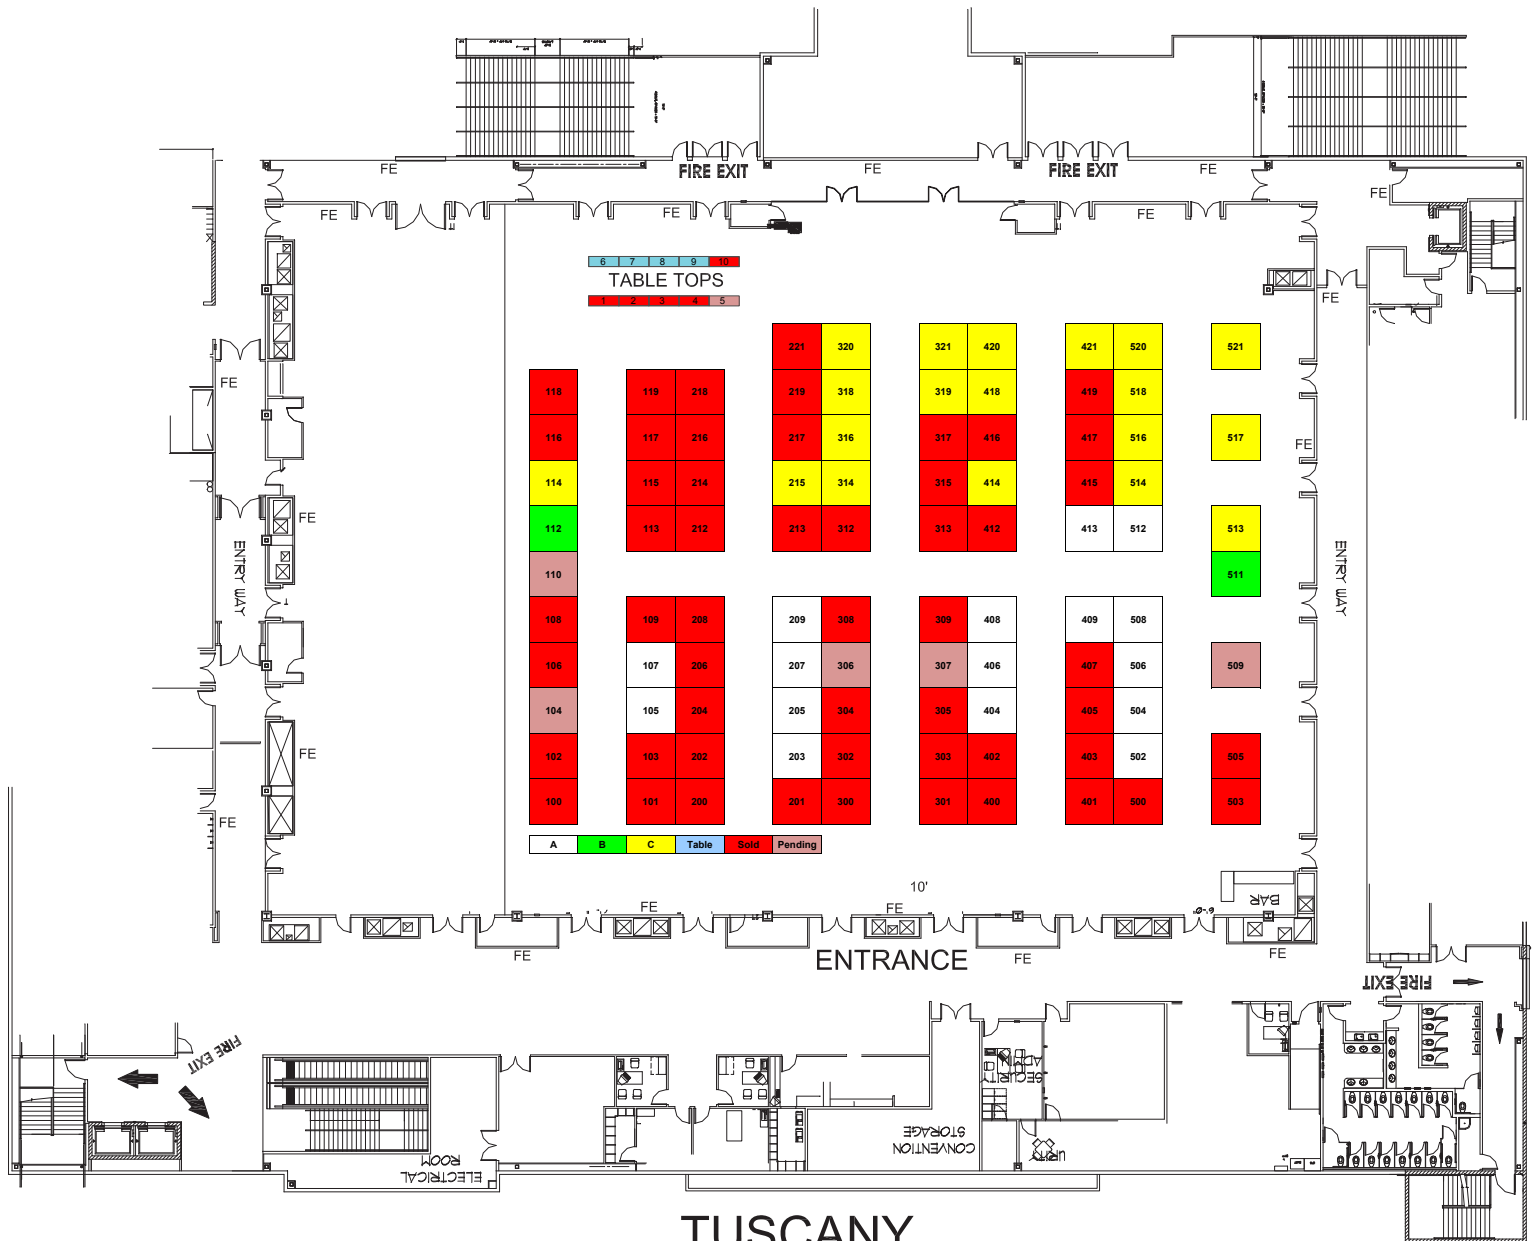

## JANUARY 18-20, 2010

### SALON A-D

1/16"=1'-0

## TUSCANY SUITES & CASINO LAS VEGAS, NV

Inventory as of 08/24/2009

Dimension	Size	Qty	SqFt
10'x10'	100	88	8,800
Totals:		88	8,800

32 - 6' TABLES  
FE - FIRE EXTINGUISHER