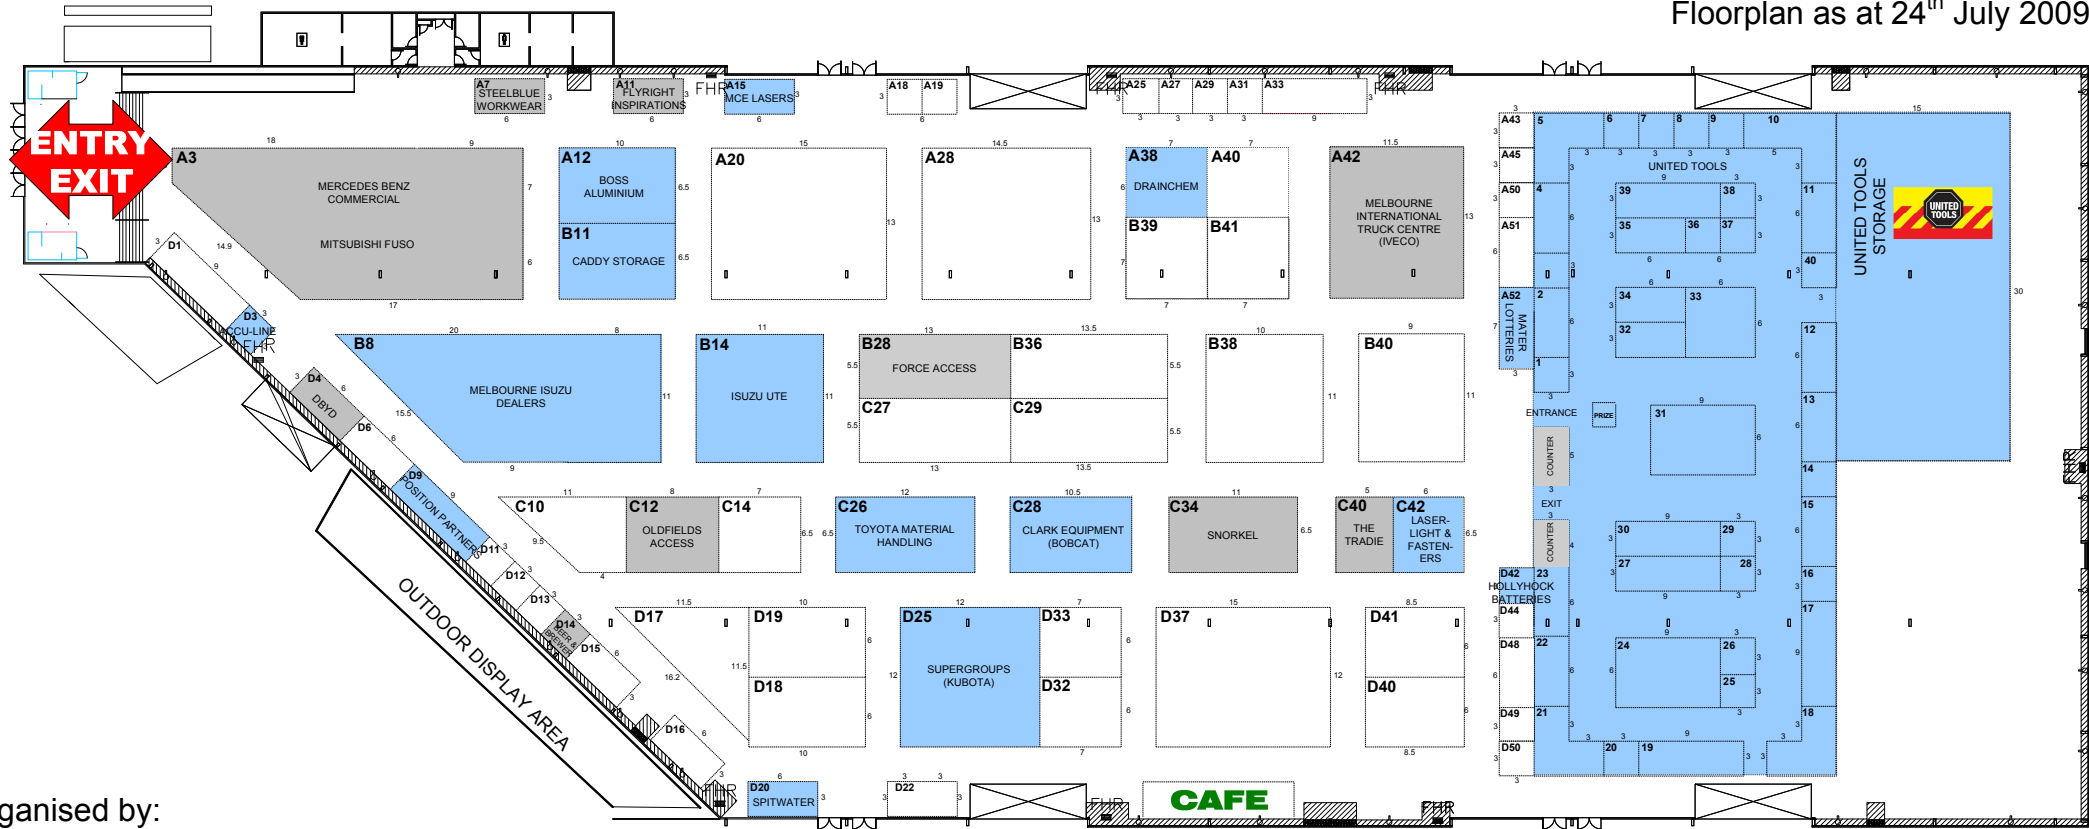

national Tradesman's Expo

including: Tools, Trucks & Earthmoving Equipment

MELBOURNE

MELBOURNE SHOWGROUNDS

4th to 6th JUNE 2010

Floorplan as at 24th July 2009

Organised by:

ETF National Pty Ltd