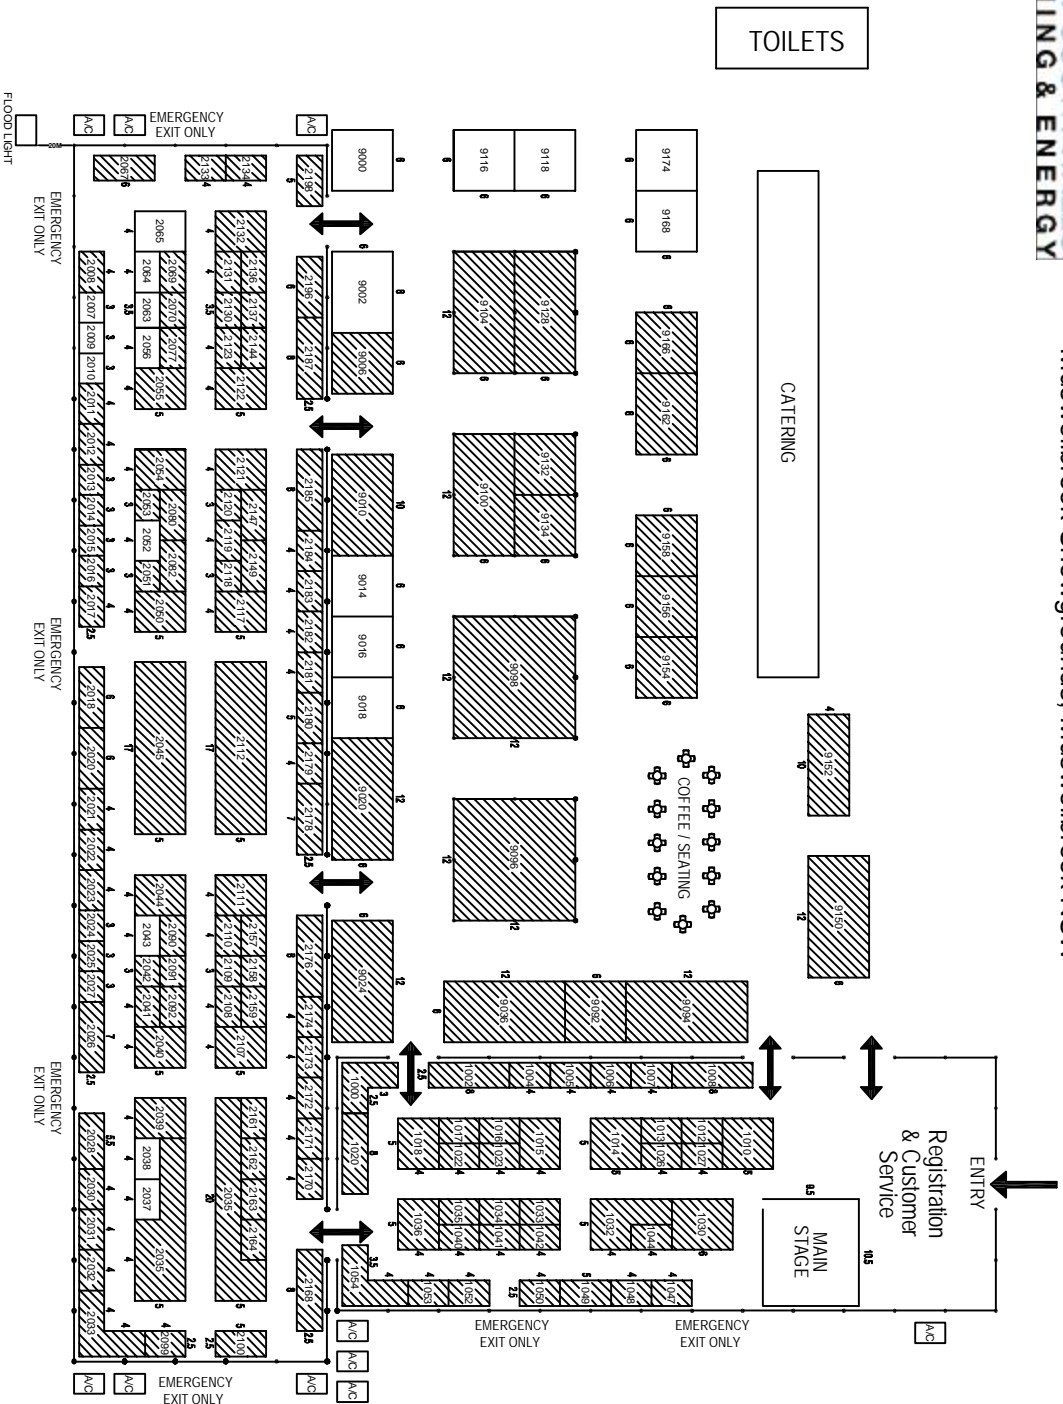

Mining & Energy New South Wales Exhibition 2009

22 - 24 September

Muswellbrook Snowgrounds, Muswellbrook NSW

www.me.reedexhibitions.com.au
Contact: Peter Thompson - Account Manager
Tel: (02) 9422 2472
Fax: (02) 9939 8342
email: peter.thompson@reedexhibitions.com.au

- FLOORPLAN SUBJECT TO CHANGE -

www.reedexhibitions.com.au
REED MINING & ENERGY
Reed Exhibitions
Level 10, 100 Market Street, Sydney, NSW 2000
Tel: (02) 9232 2000 Fax: (02) 9232 2000
MAB01816/Aug SF 13.9/09