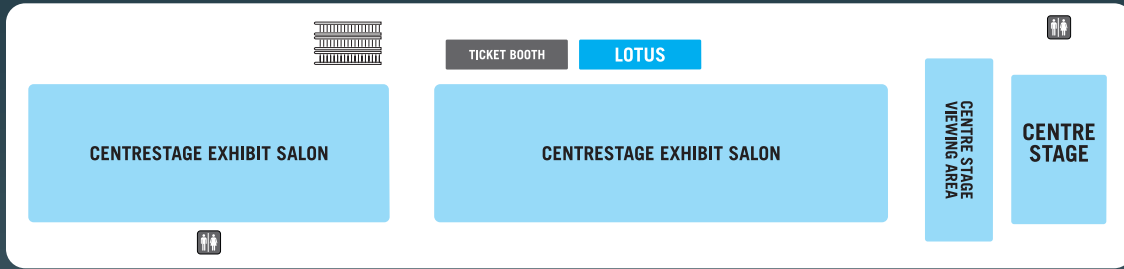

THE VISION

FEBRUARY 12-21, 2010 | METRO TORONTO CONVENTION CENTRE

OFFICIAL MAP

100 LEVEL

200 LEVEL

300 LEVEL

SIRIUS ENABLED

- MANUFACTURER**
- OFFICE ADMIN**
- FOOD WASHROOMS**
- FEATURE**

OFFICIAL MAP

FEBRUARY 12-21, 2010 | METRO TORONTO CONVENTION CENTRE

600 LEVEL

600 LEVEL

FOOD COURT

VOLKSWAGEN CHILDRENS PLAYCARE CENTRE

SUBARU

AUTOMOBILE JOURNALISTS ASSOCIATION OF CANADA