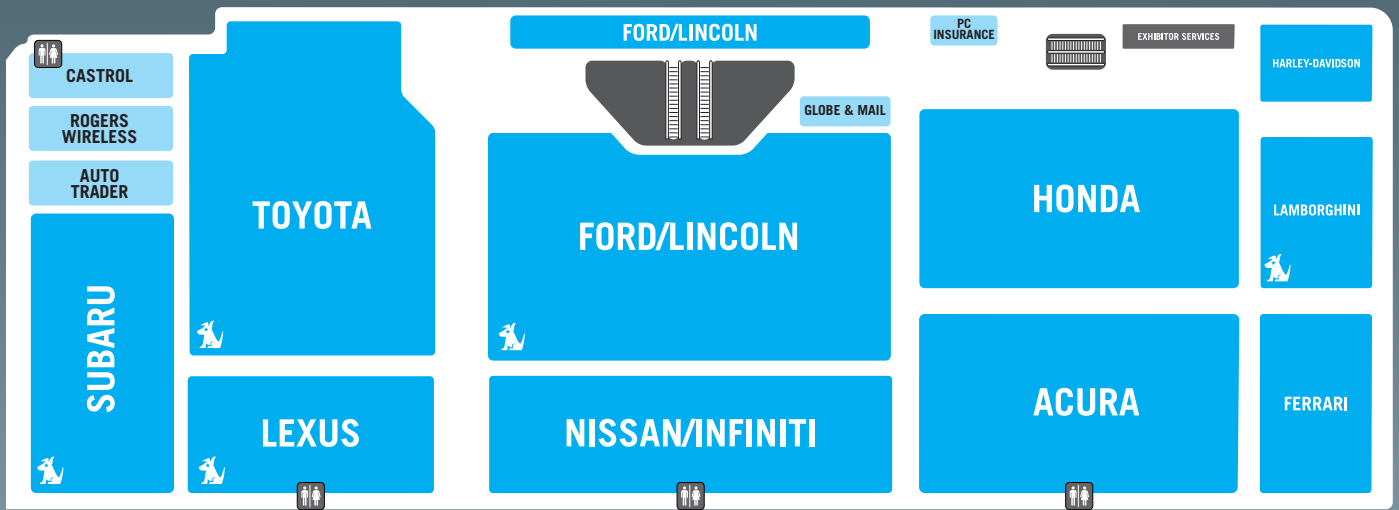

THE VISION

FEBRUARY 12-21, 2010 | METRO TORONTO CONVENTION CENTRE

OFFICIAL MAP

100 LEVEL

200 LEVEL

300 LEVEL

SIRIUS ENABLED

- MANUFACTURER**
- OFFICE ADMIN**
- FOOD WASHROOMS**
- FEATURE**

OFFICIAL MAP

FEBRUARY 12-21, 2010 | METRO TORONTO CONVENTION CENTRE

600 LEVEL

600 LEVEL

FOOD COURT

VOLKSWAGEN CHILDRENS PLAYCARE CENTRE

SUBARU

AUTOMOBILE JOURNALISTS ASSOCIATION OF CANADA

TORONTO STAR

TESLA

FOOD COURT

MEDIA REGISTRATION (DURING PRESS DAYS)

COAT CHECK

CANADIAN MOTORSPORT HERITAGE FOUNDATION

SHELBY CLASSICS

700 LEVEL

700 LEVEL

SHELBY CLASSICS

SHELBY CLASSICS

FOOD COURT

SUZUKI

MITSUBISHI

NASCAR RACEDAY

BOMBARDIER