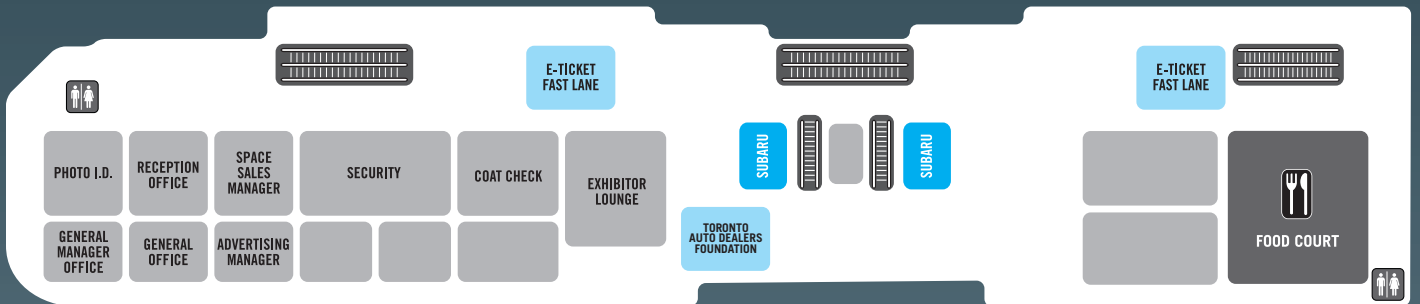

THE VISION

FEBRUARY 12-21, 2010 | METRO TORONTO CONVENTION CENTRE

OFFICIAL MAP

100 LEVEL

200 LEVEL

300 LEVEL

SIRIUS ENABLED

- MANUFACTURER**
- OFFICE ADMIN**
- FOOD WASHROOMS**
- FEATURE**

OFFICIAL MAP

FEBRUARY 12-21, 2010 | METRO TORONTO CONVENTION CENTRE

600 LEVEL

600 LEVEL

FOOD COURT

VOLKSWAGEN CHILDRENS PLAYCARE CENTRE

SUBARU

AUTOMOBILE JOURNALISTS ASSOCIATION OF CANADA

700 LEVEL

SHELBY CLASSICS

SHELBY CLASSICS

FOOD COURT

SUZUKI

MITSUBISHI

NASCAR RACEDAY

BOMBARDIER

PC INC.

PF AFF TUNING PORSCHE

CRUISE NATIONALS

FOOD COURT

MARCOR W.TECH

SIRIUS ENABLED

800 LEVEL

800 LEVEL