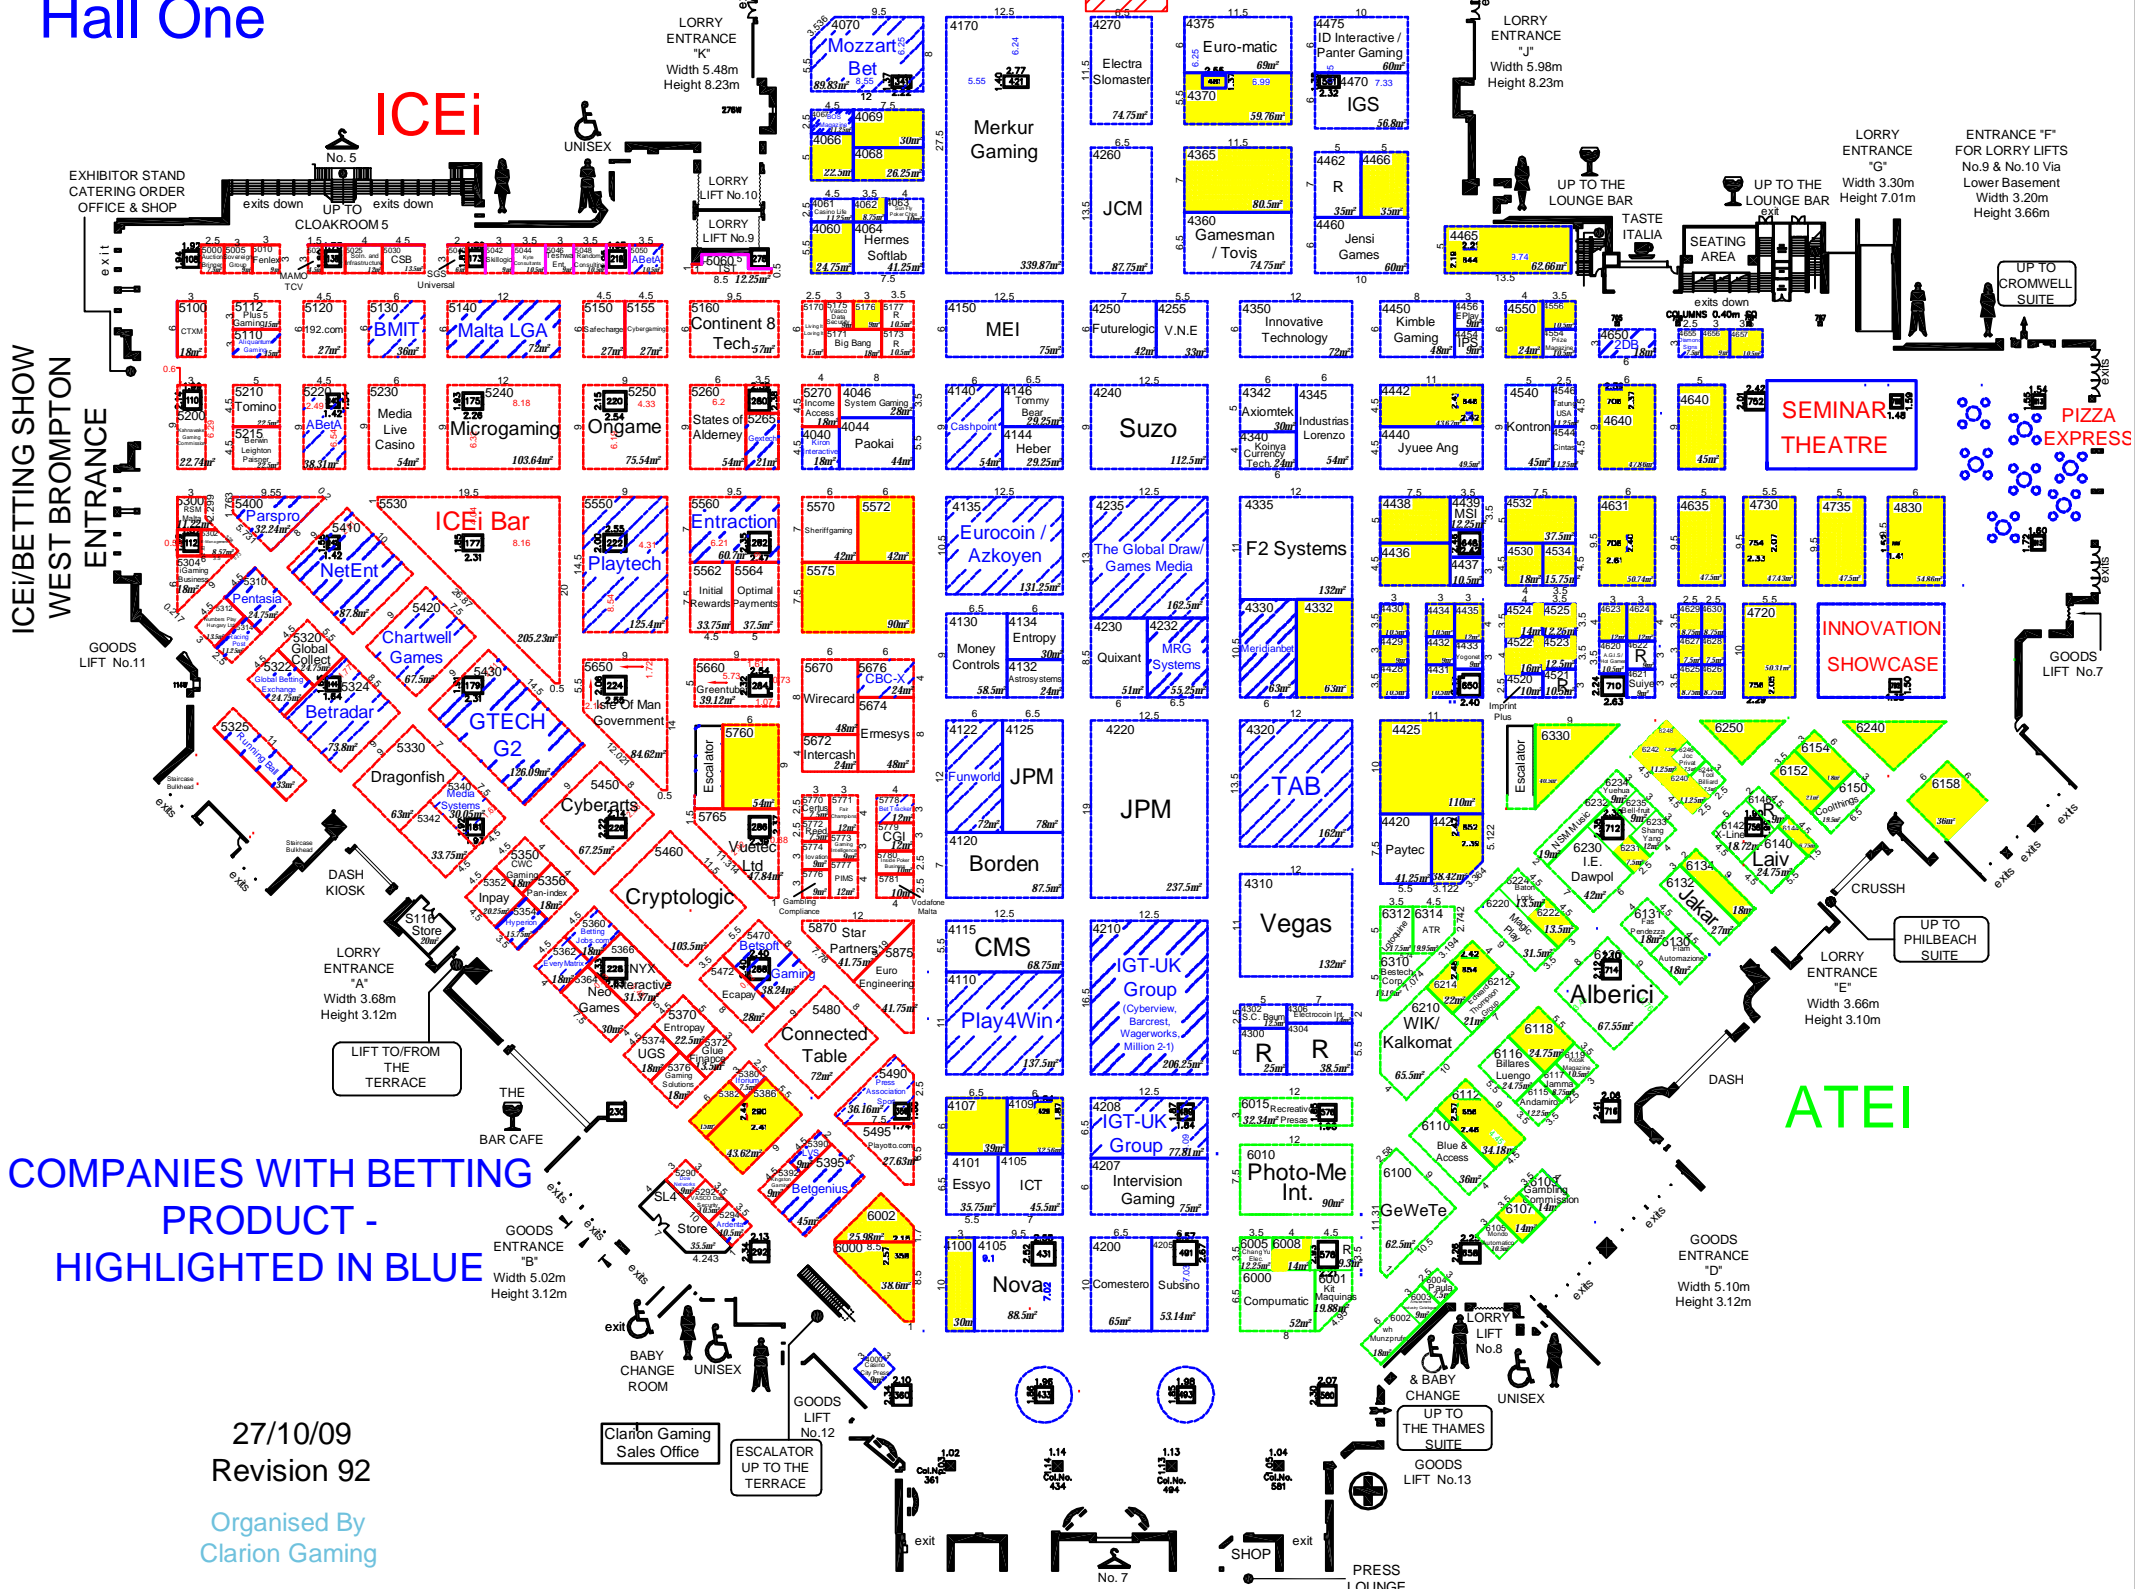

International Gaming Expo 2010 incorporating ICEi, Betting Show, ATEI

Hall Two

Hall One

27/10/09
Revision 92

Organised By
Clarion Gaming

26-28 January
Ground Level Plan
Earls Court Exhibition Centre

Giant Screen IGE/ATEI 2010
ENTRANCE

COLUMN POSITIONS
All position dimensions are to the face of columns

Layout Subject to Alteration at
the Discretion of The Organiser

All areas are nett and shown thus :- 24.5m²

Scale: 1:300