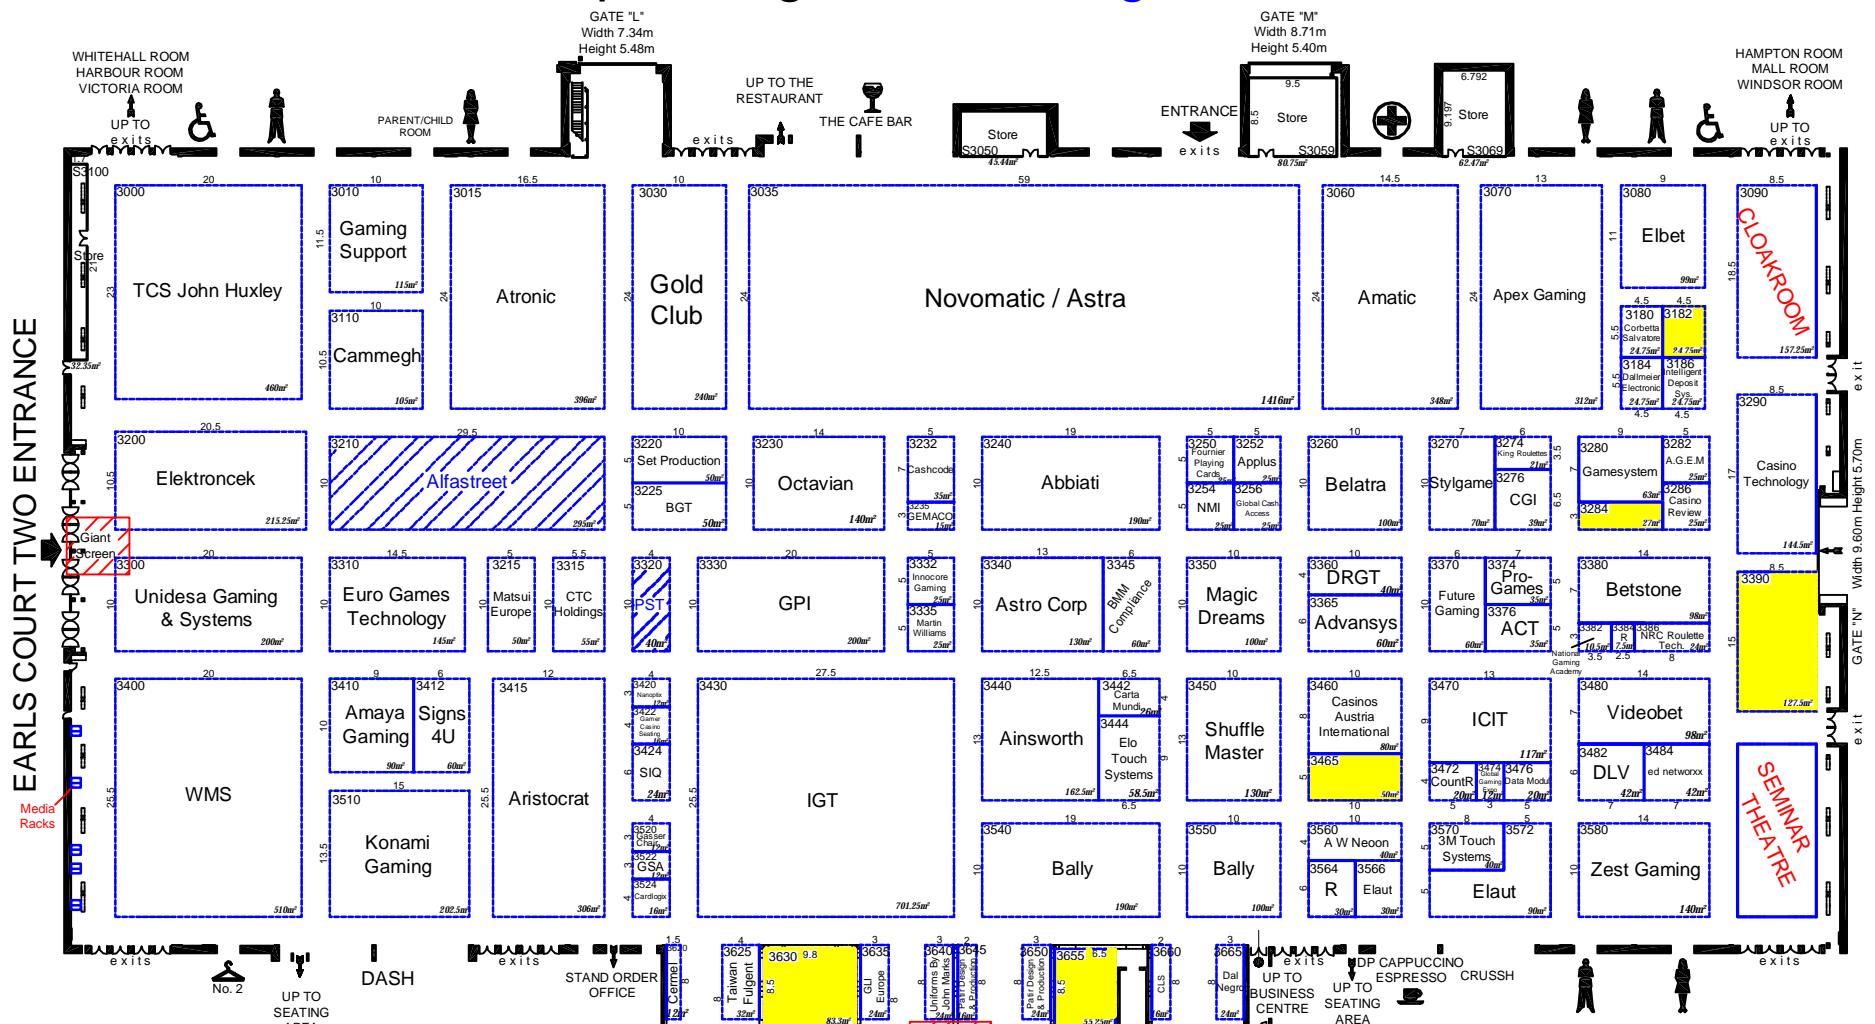

International Gaming Expo 2010 incorporating ICEi, Betting Show, ATEI

Hall Two

Hall One

27/10/09
Revision 92

Organised By
Clarion Gaming

26-28 January
Ground Level Plan
Earls Court Exhibition Centre

Giant Screen IGE/ATEI 2010
ENTRANCE

COLUMN POSITIONS
All position dimensions are to the face of columns

Layout Subject to Alteration at
the Discretion of The Organiser

All areas are nett and shown thus :- 24.5m²

Scale: 1:300